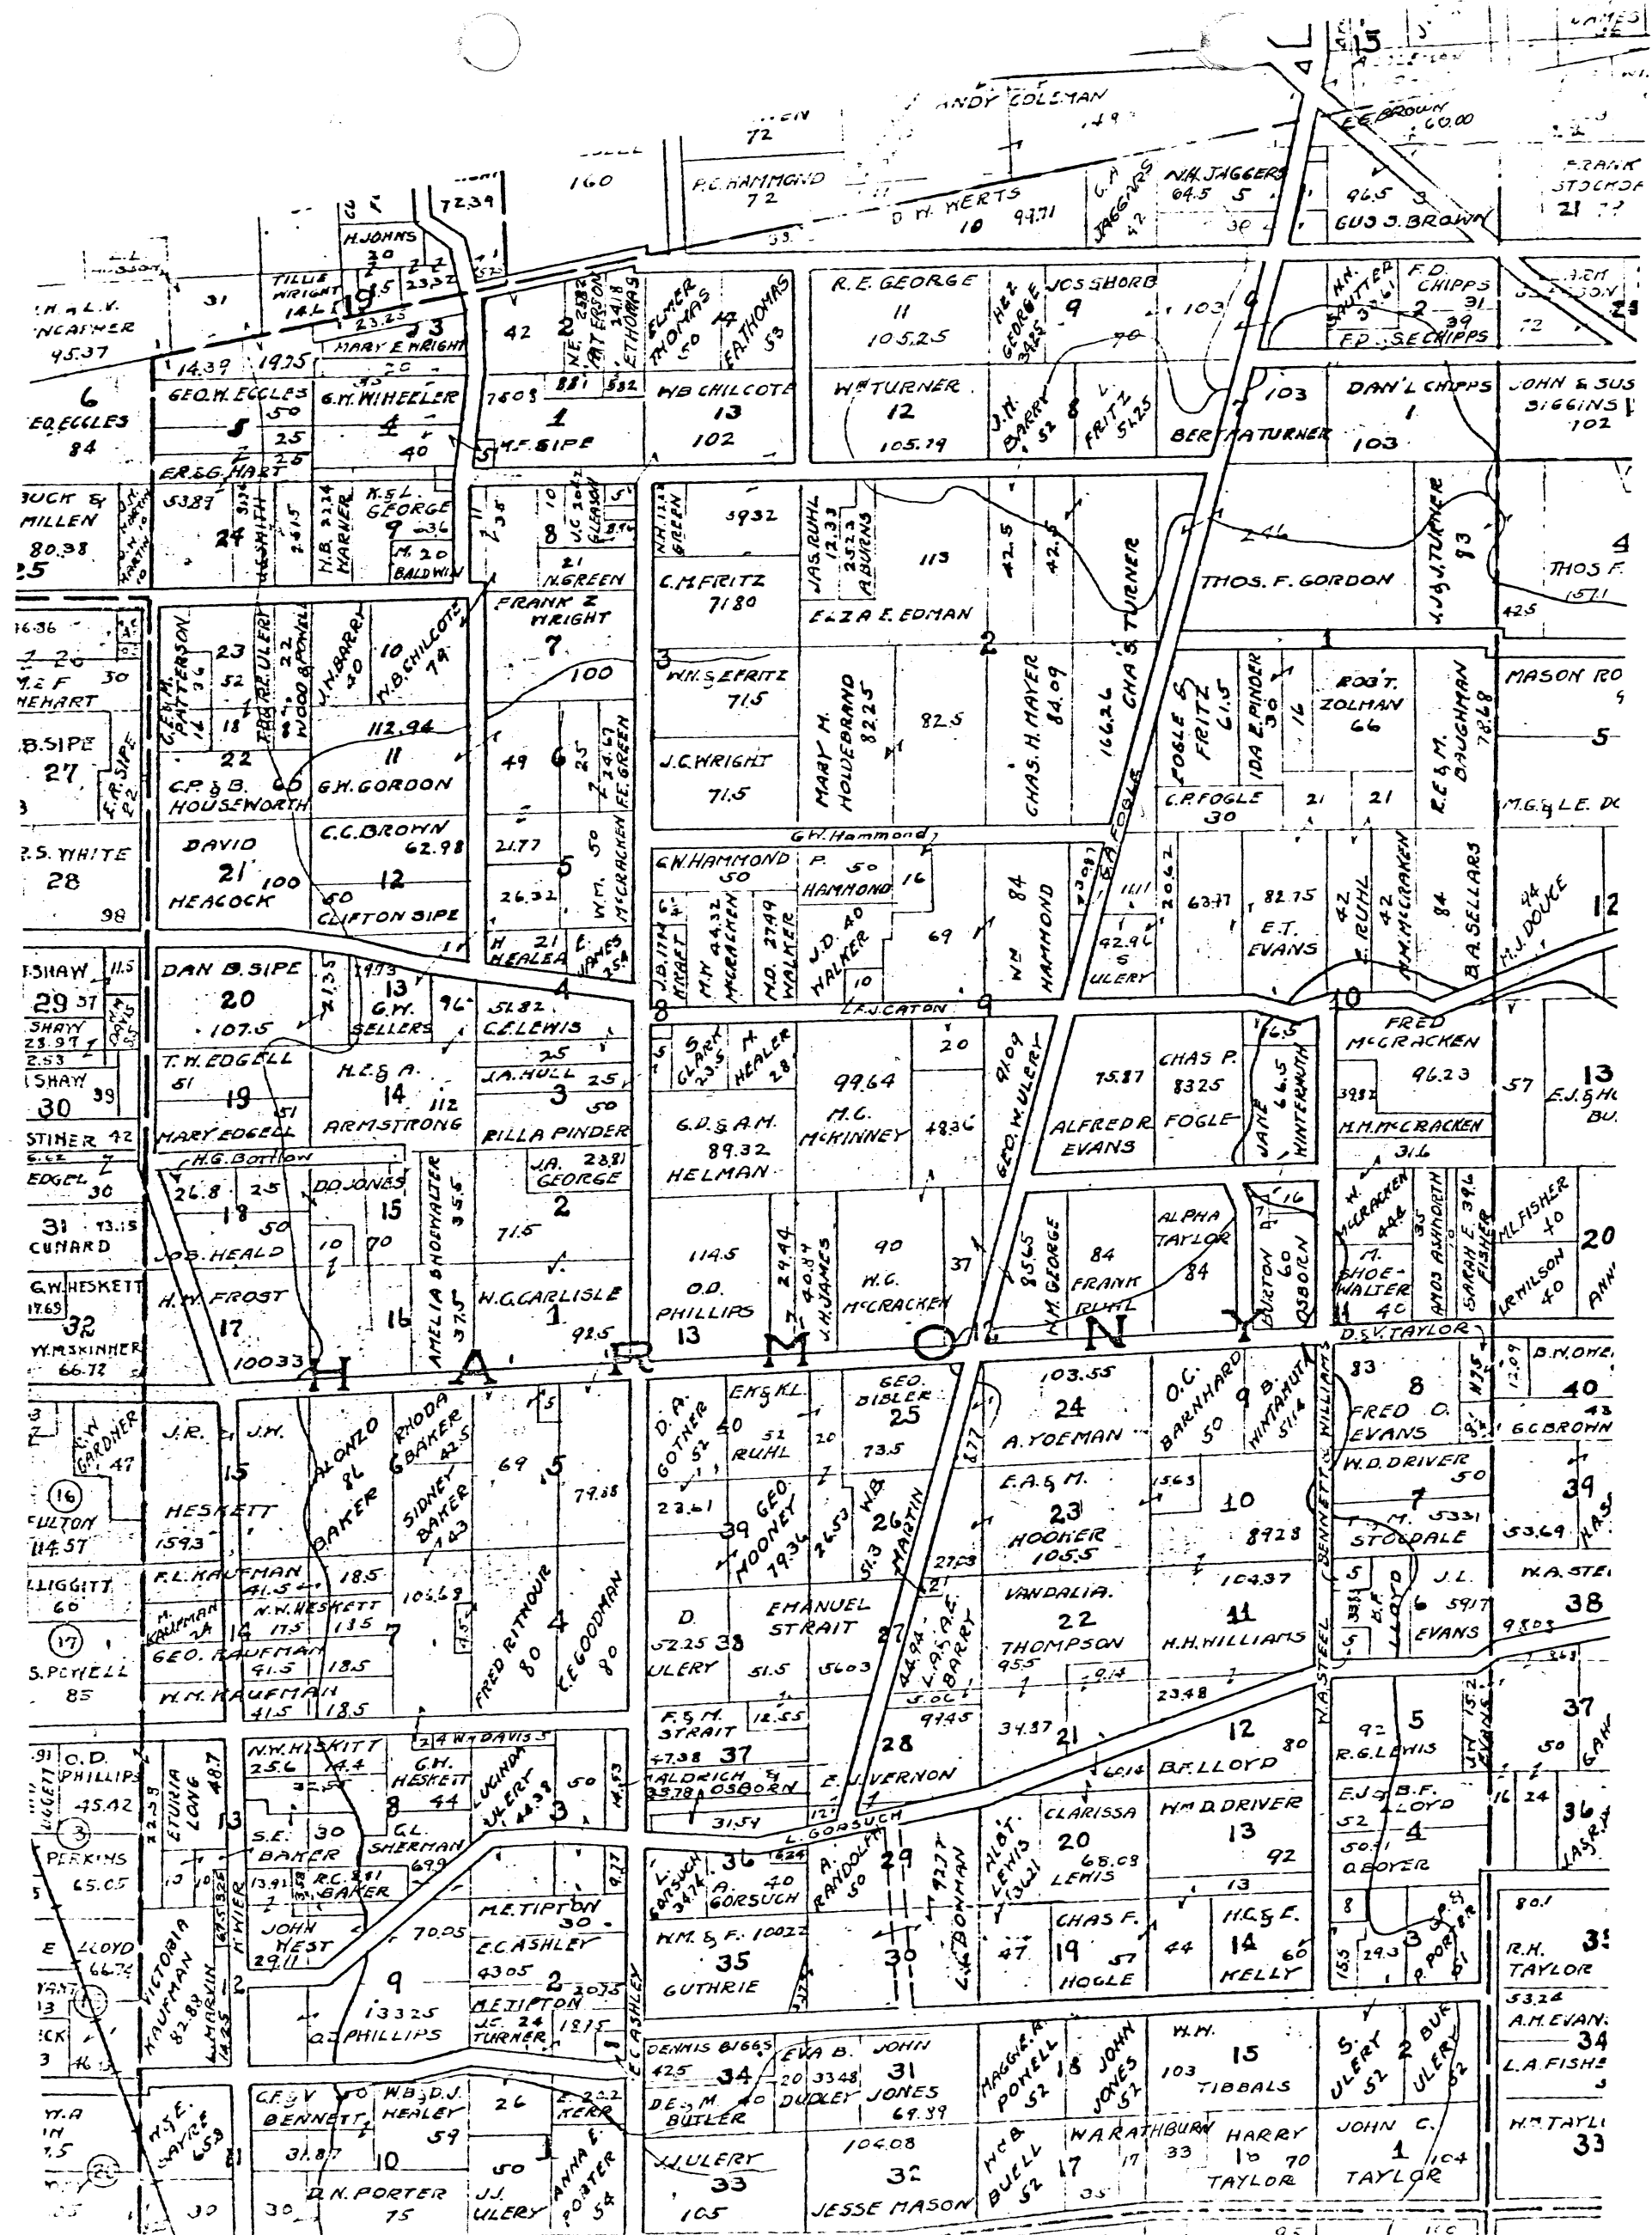

1919

1919

HARMONY