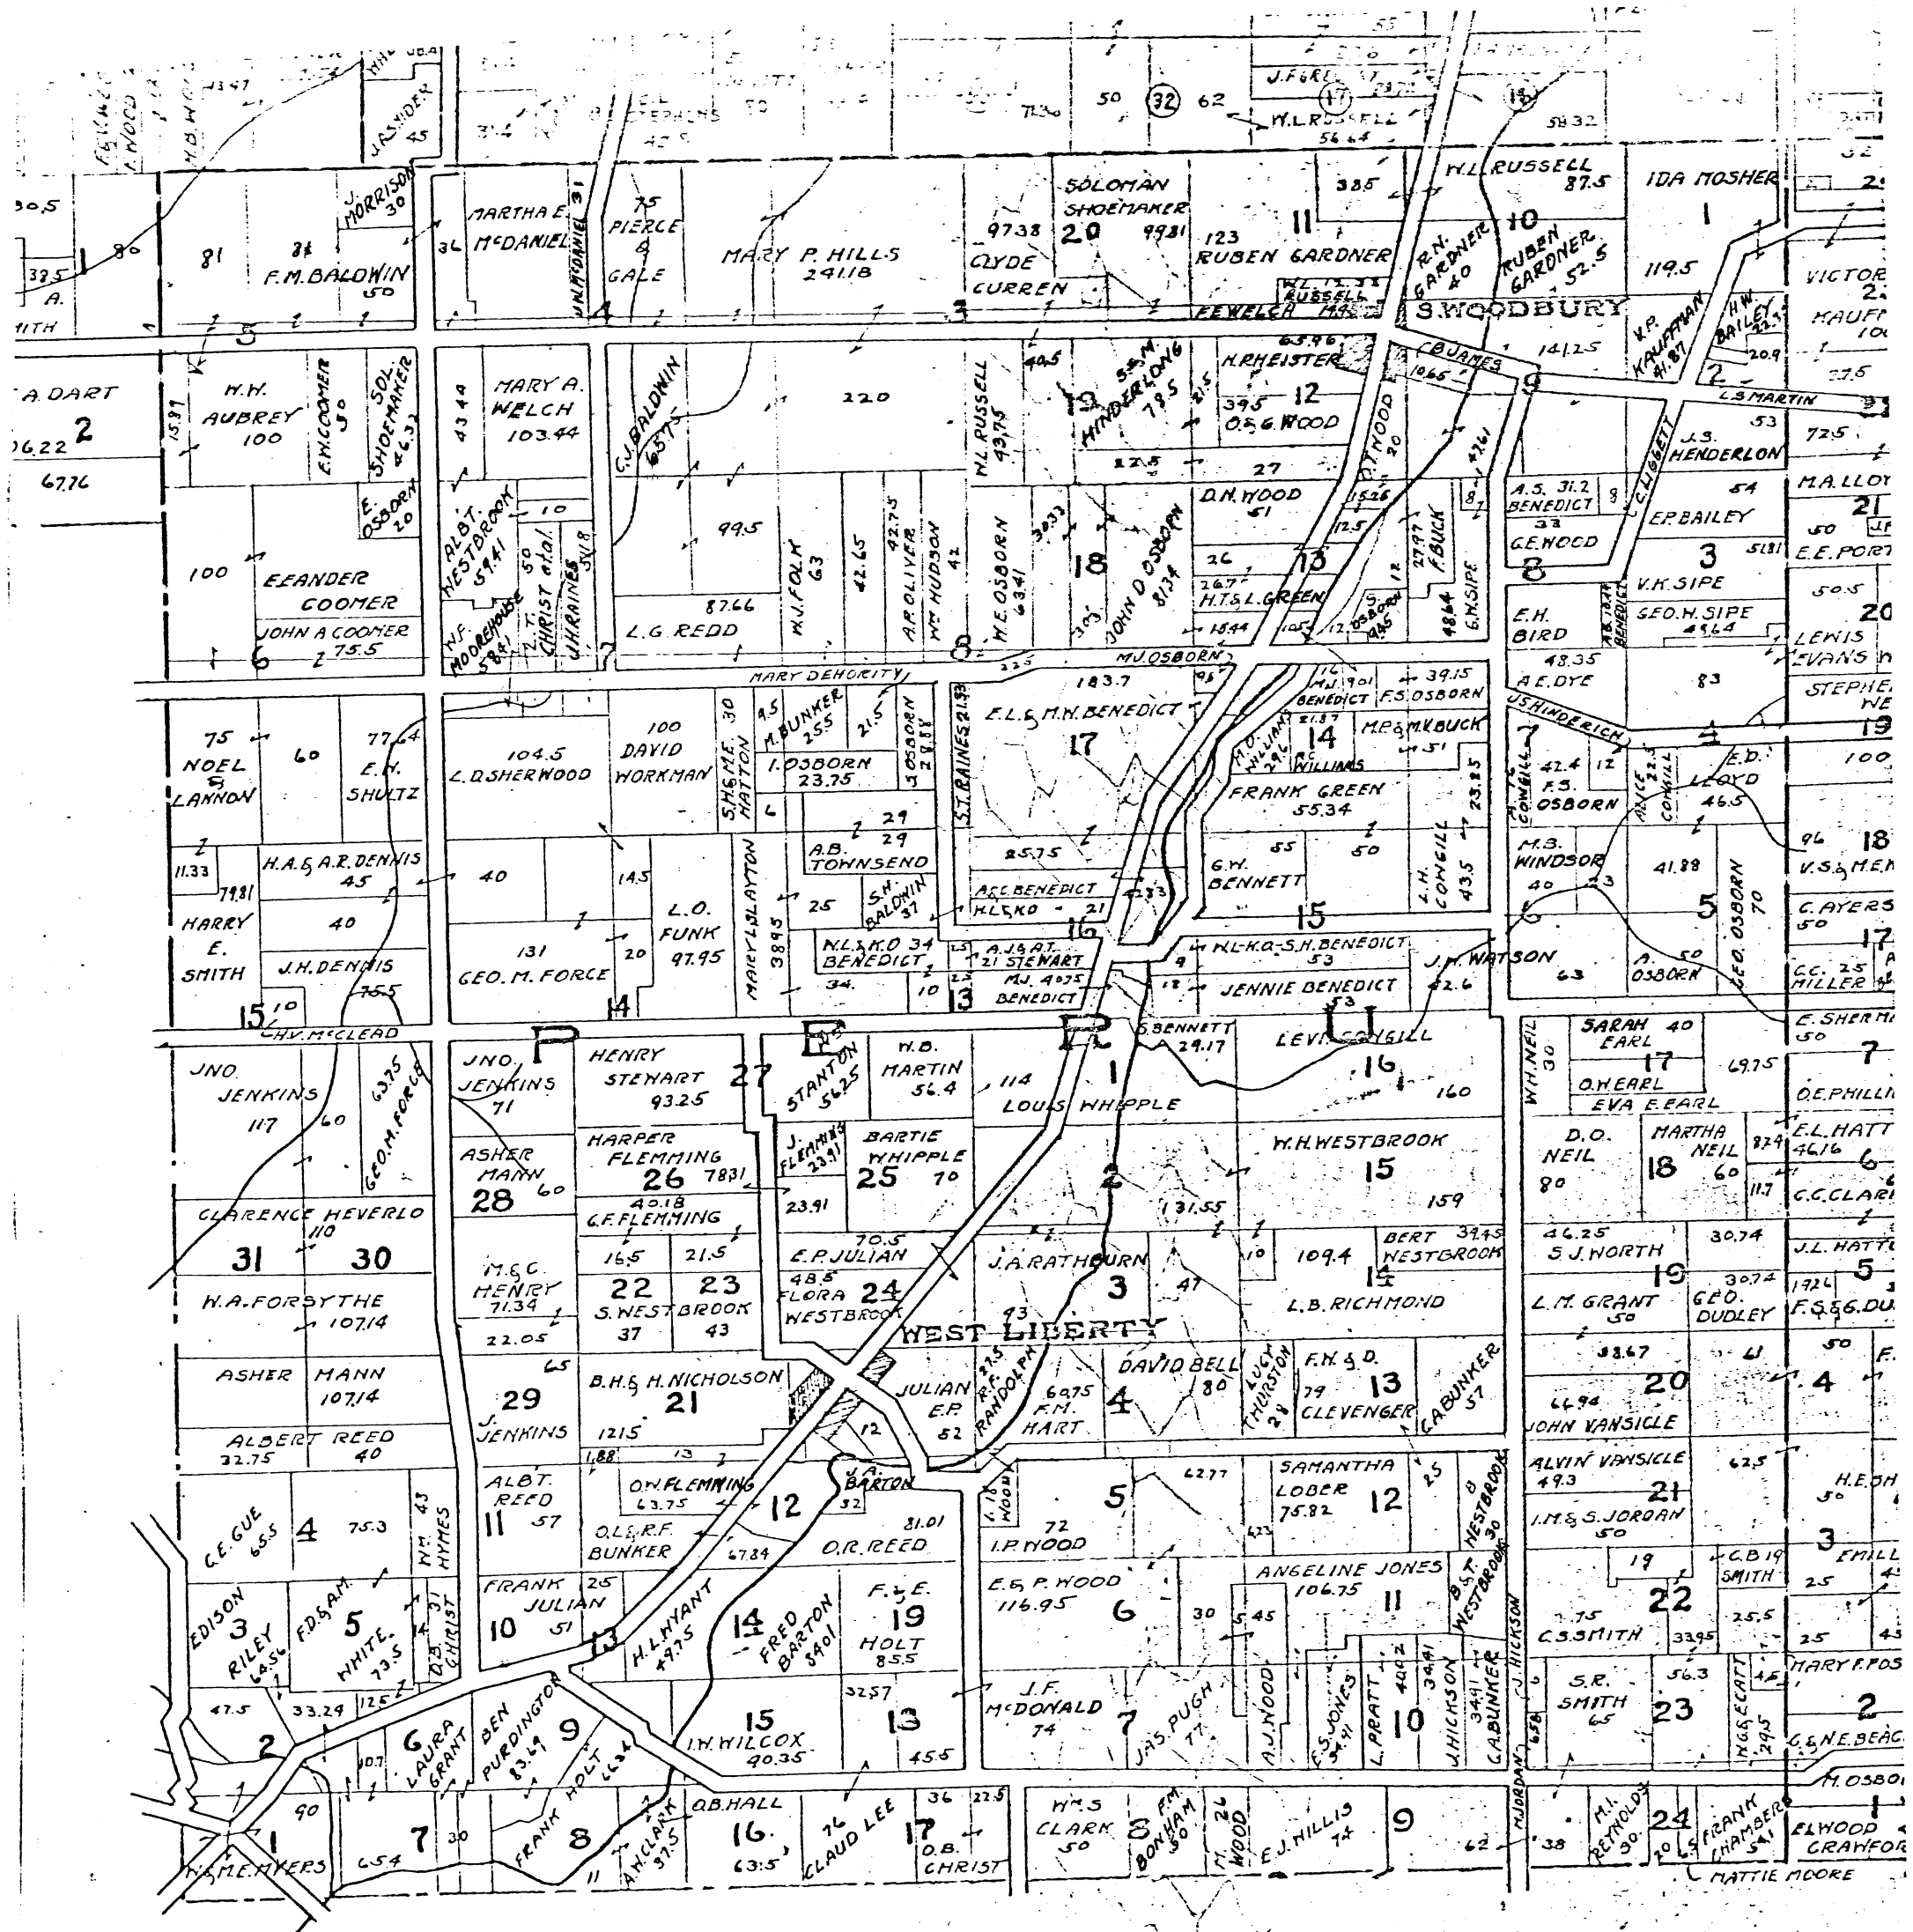

" 1919 "  
MAP  
OF  
MORROW CO.  
OHIO

<u>Township</u>	<u>Page</u>
Bennington Twp.	96
North Bloomfield Twp.	97
South Bloomfield Twp.	98
Canaan Twp.	99
Cardington Twp.	100
Chester Twp.	101
Congress Twp.	102
Franklin Twp.	103

<u>Township</u>	<u>Page</u>
Gilead Twp.	104
Harmony Twp.	105
Lincoln Twp.	106
Perry Twp.	107
Peru Twp.	108
Troy Twp.	109
Washington Twp.	110
Westfield Twp.	111

DELAWARE COUNTY

1919

BENNINGTON

MARION

bibi

1919

DELAWARE

1919

1919

RICHLAND COUNTY

1919

COUNTY

MARION

DELAWARE

COUNTY

1919

STONE CREEK

WESTFIELD