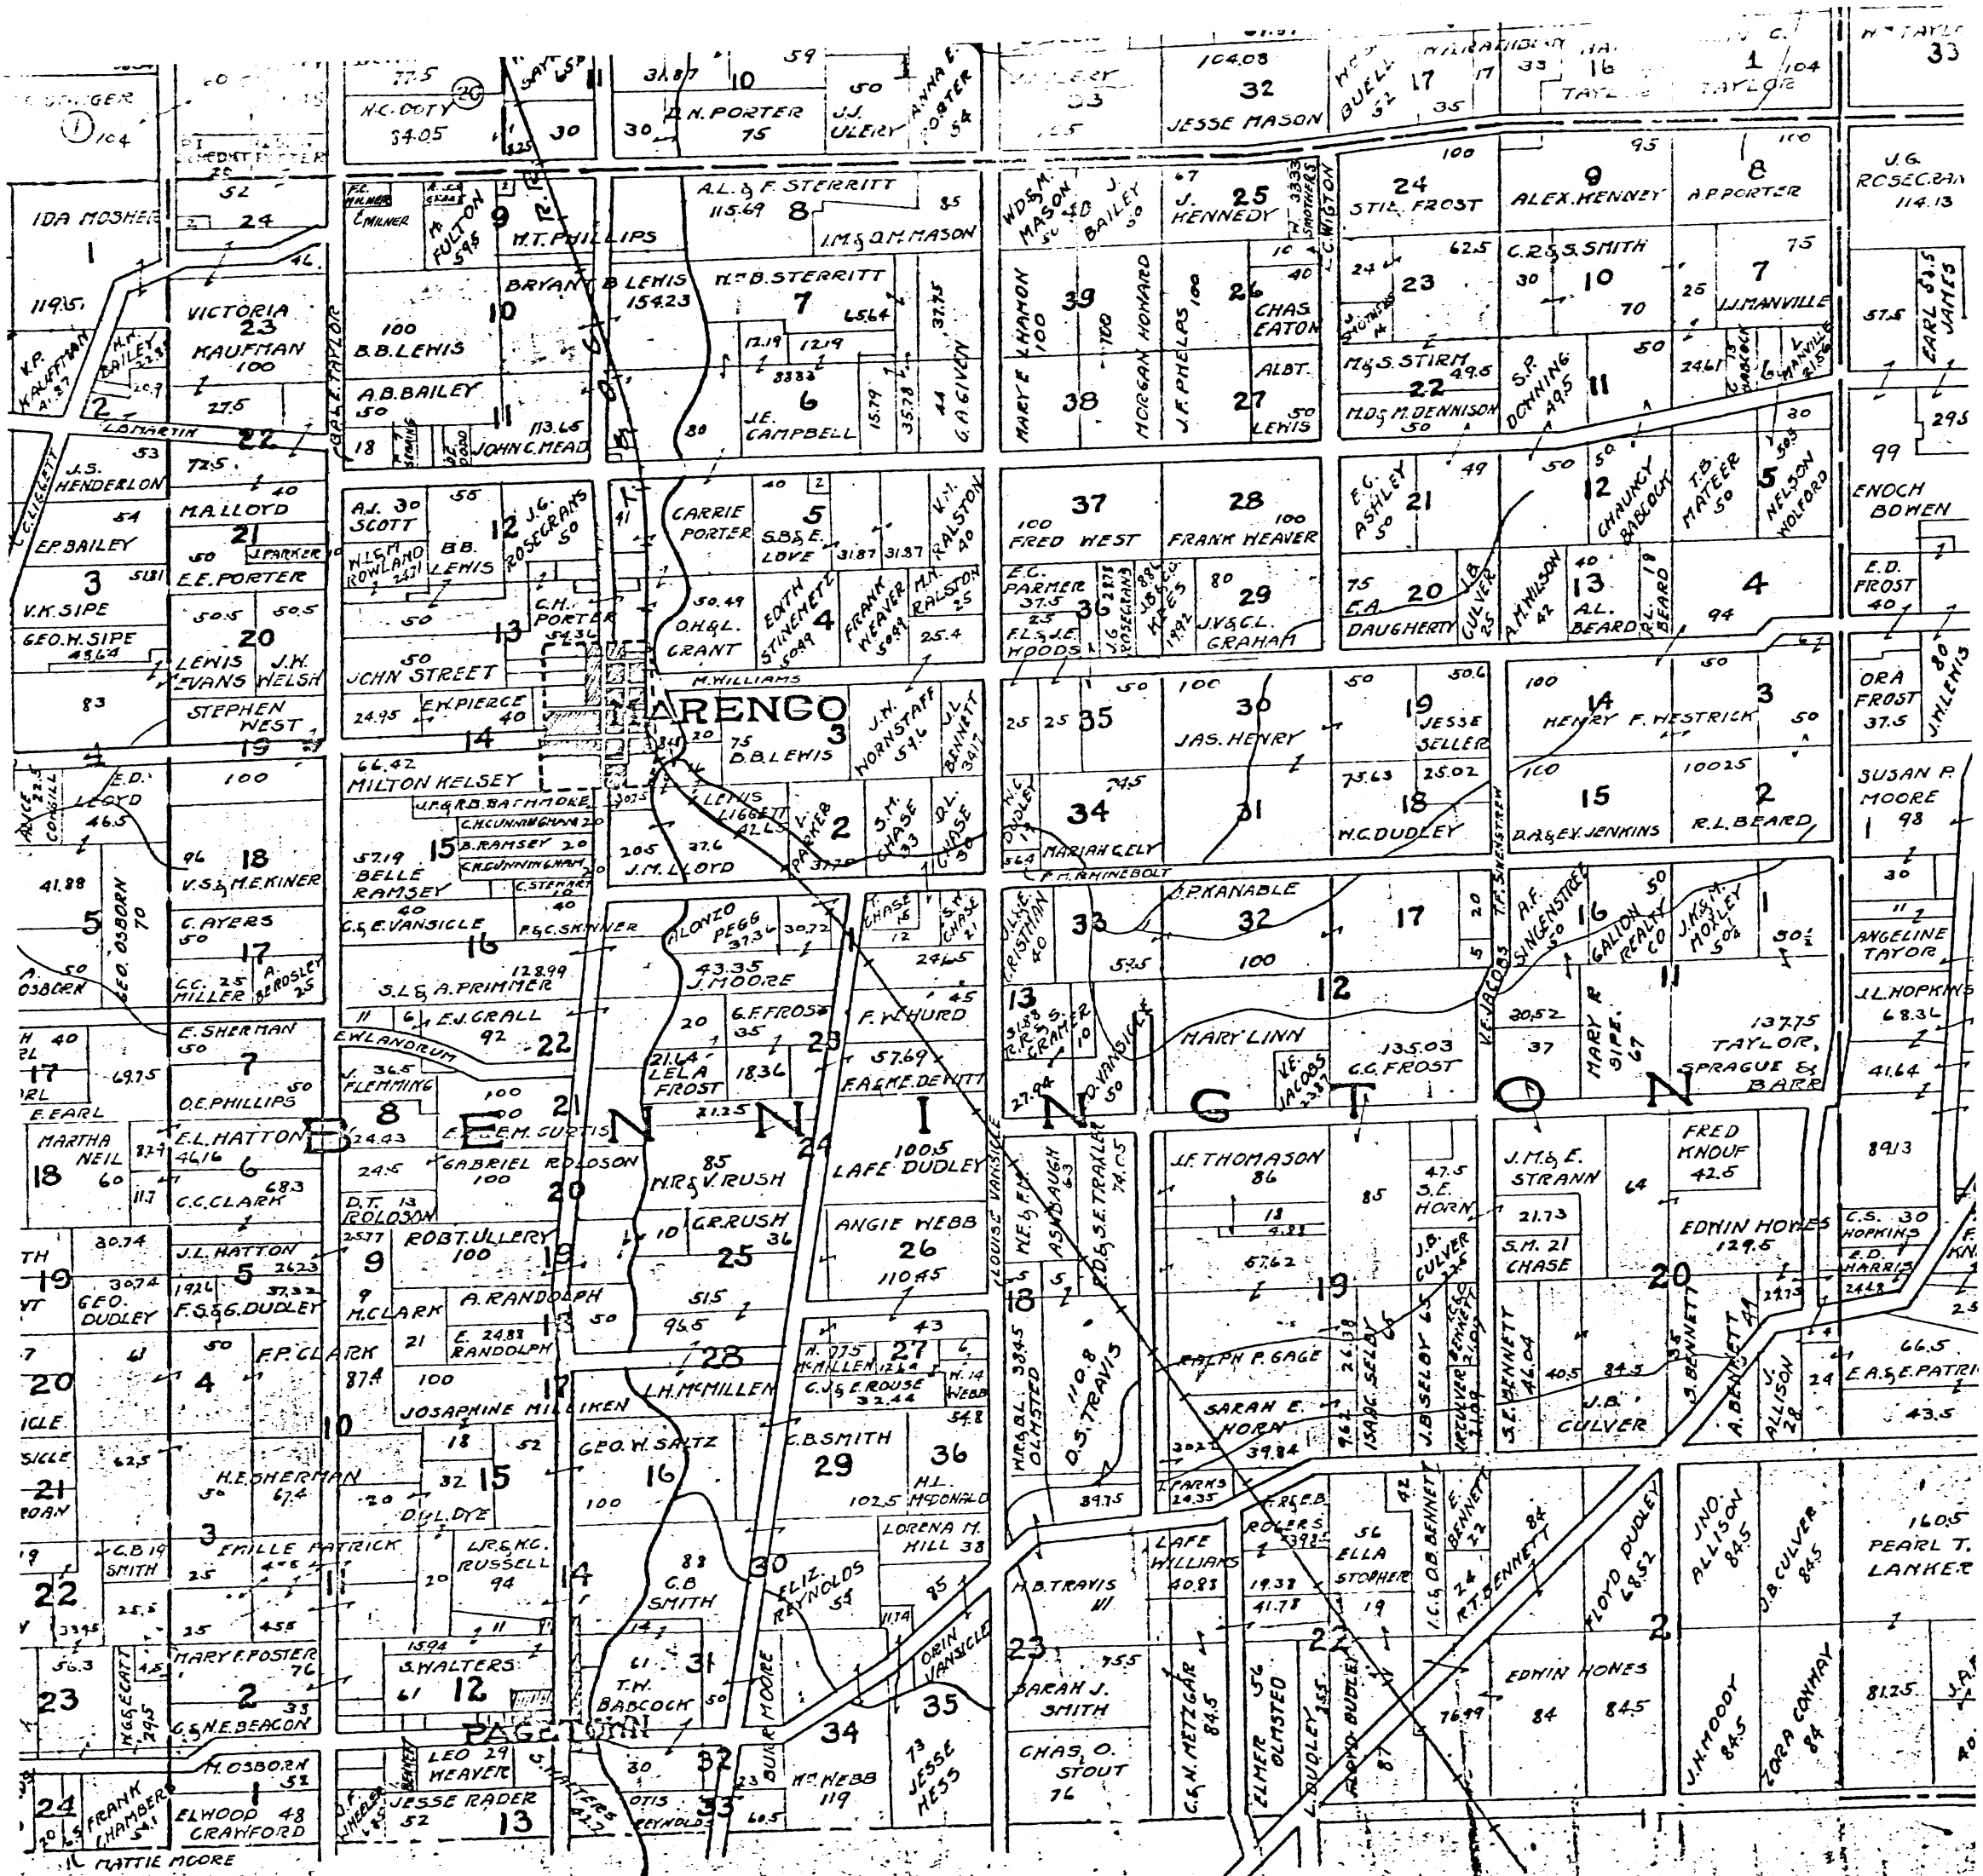

" 1919 "  
MAP  
OF  
MORROW CO.  
OHIO

<u>Township</u>	<u>Page</u>
Bennington Twp.	96
North Bloomfield Twp.	97
South Bloomfield Twp.	98
Canaan Twp.	99
Cardington Twp.	100
Chester Twp.	101
Congress Twp.	102
Franklin Twp.	103

<u>Township</u>	<u>Page</u>
Gilead Twp.	104
Harmony Twp.	105
Lincoln Twp.	106
Perry Twp.	107
Peru Twp.	108
Troy Twp.	109
Washington Twp.	110
Westfield Twp.	111

DELAWARE COUNTY

1919

BENNINGTON

MARION

bibi

1919

DELAWARE

1919

1919

RICHLAND COUNTY

1919

COUNTY

MARION

DELAWARE

COUNTY

1919

STONE CREEK

WESTFIELD