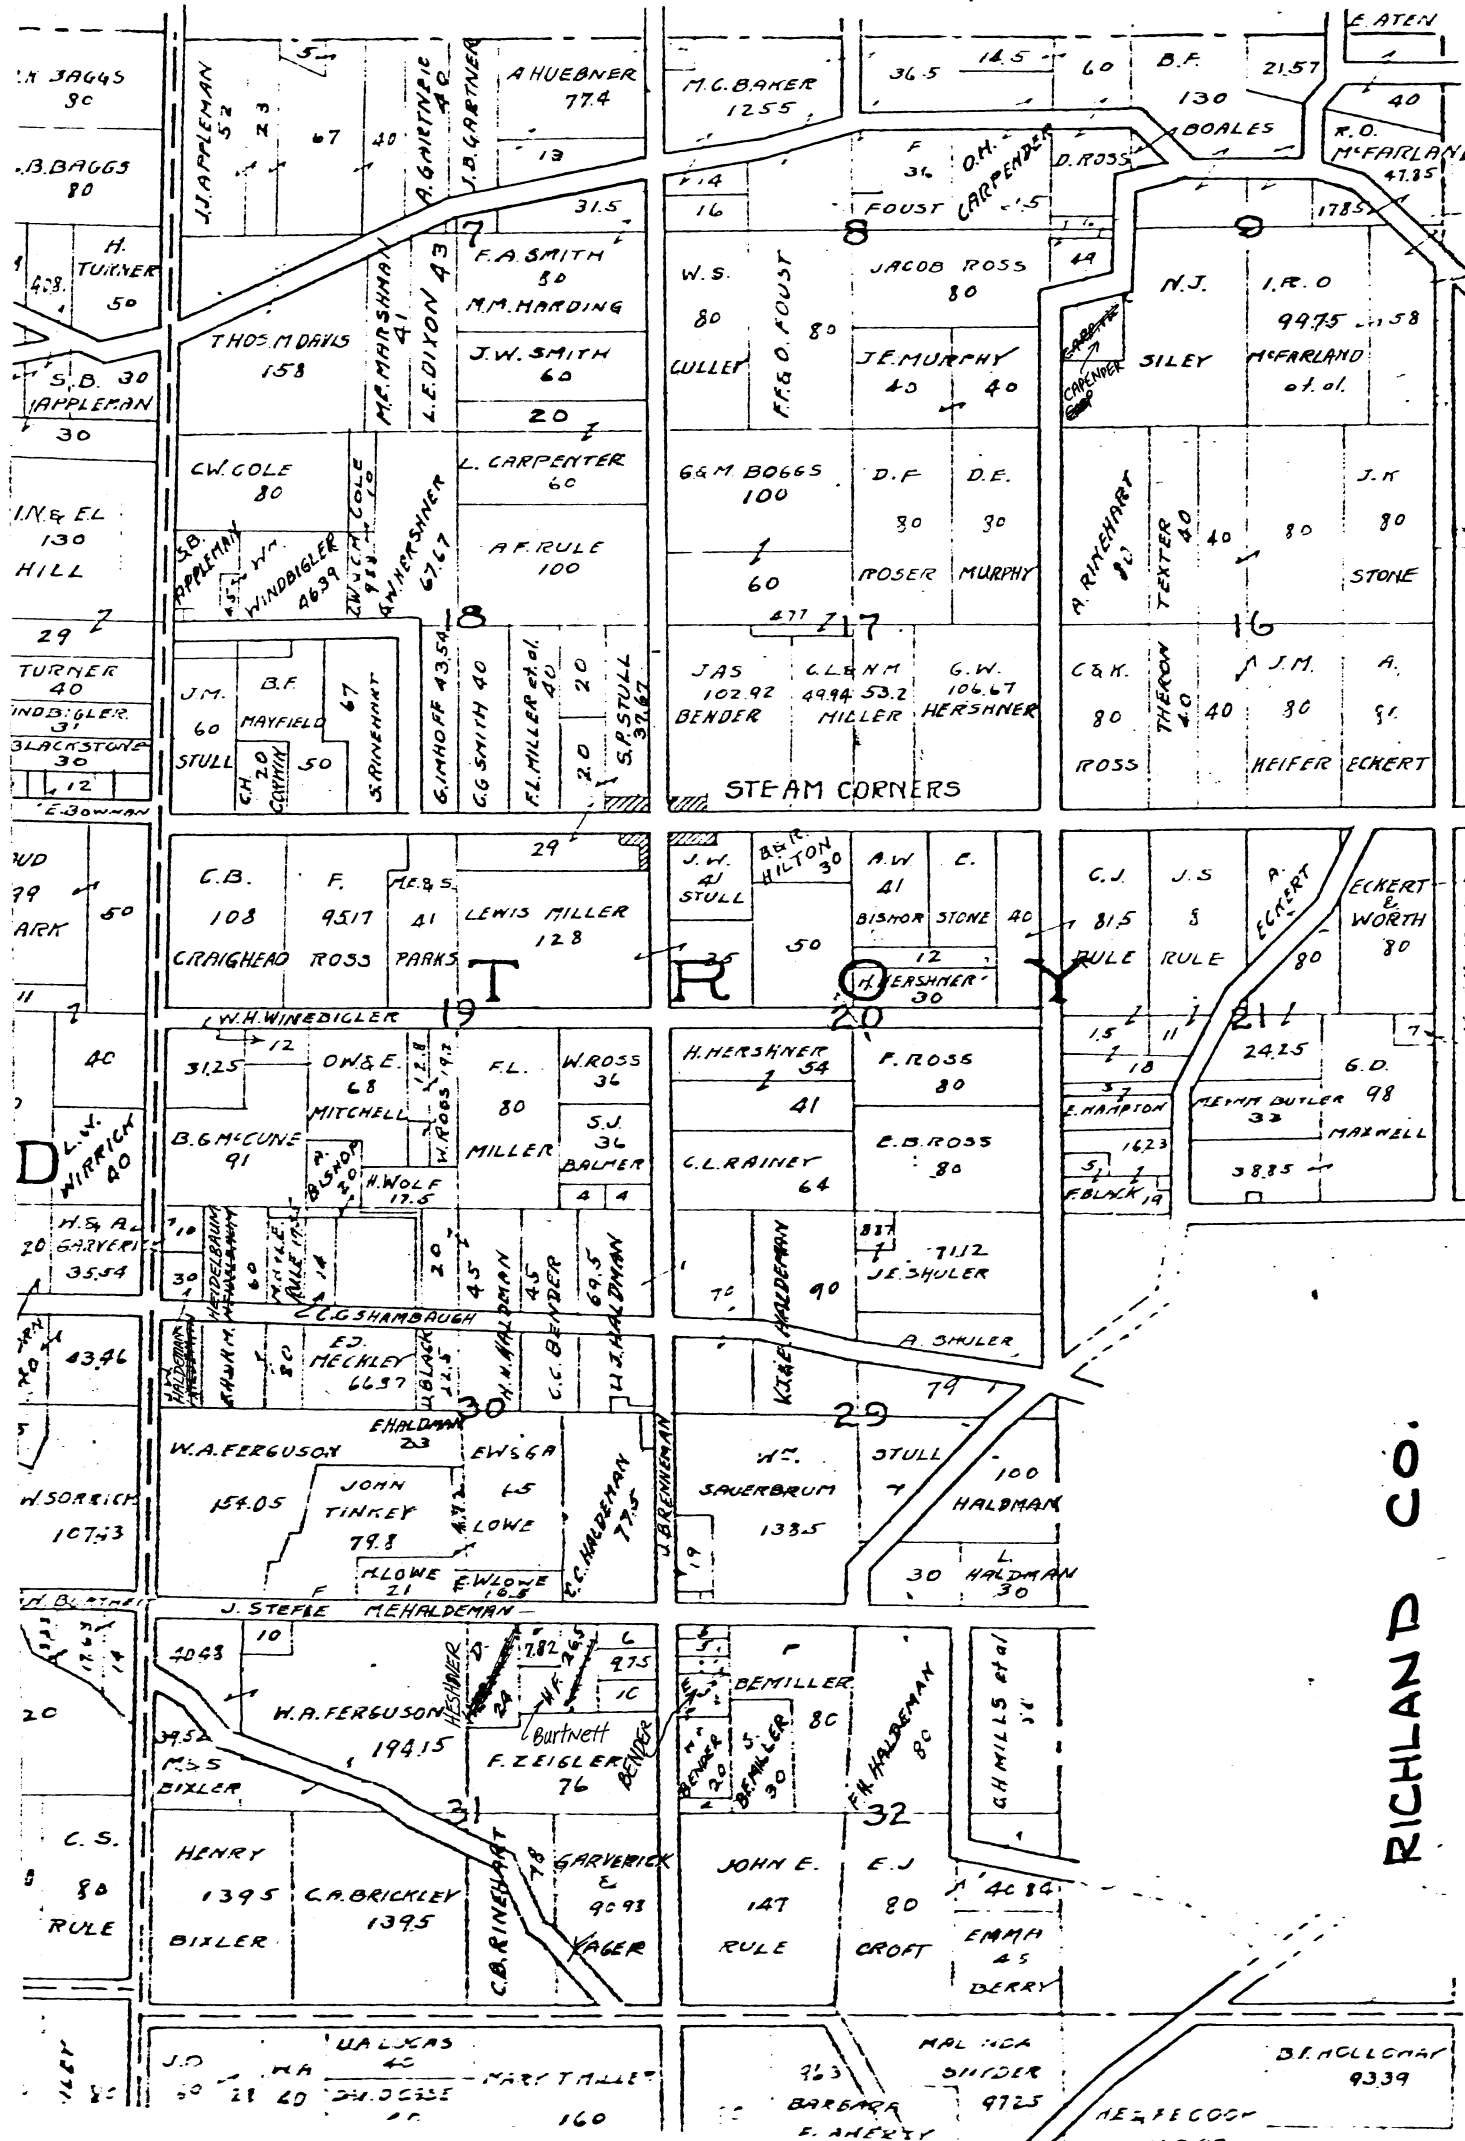

" 1919 "  
MAP  
OF  
MORROW CO.  
OHIO

<u>Township</u>	<u>Page</u>
Bennington Twp.	96
North Bloomfield Twp.	97
South Bloomfield Twp.	98
Canaan Twp.	99
Cardington Twp.	100
Chester Twp.	101
Congress Twp.	102
Franklin Twp.	103

<u>Township</u>	<u>Page</u>
Gilead Twp.	104
Harmony Twp.	105
Lincoln Twp.	106
Perry Twp.	107
Peru Twp.	108
Troy Twp.	109
Washington Twp.	110
Westfield Twp.	111

DELAWARE COUNTY

1919

BENNINGTON

MARION

bibi

1919

DELAWARE

1919

1919

RICHLAND COUNTY

1919

COUNTY

MARION

DELAWARE

COUNTY

1919

STONE CREEK

WESTFIELD