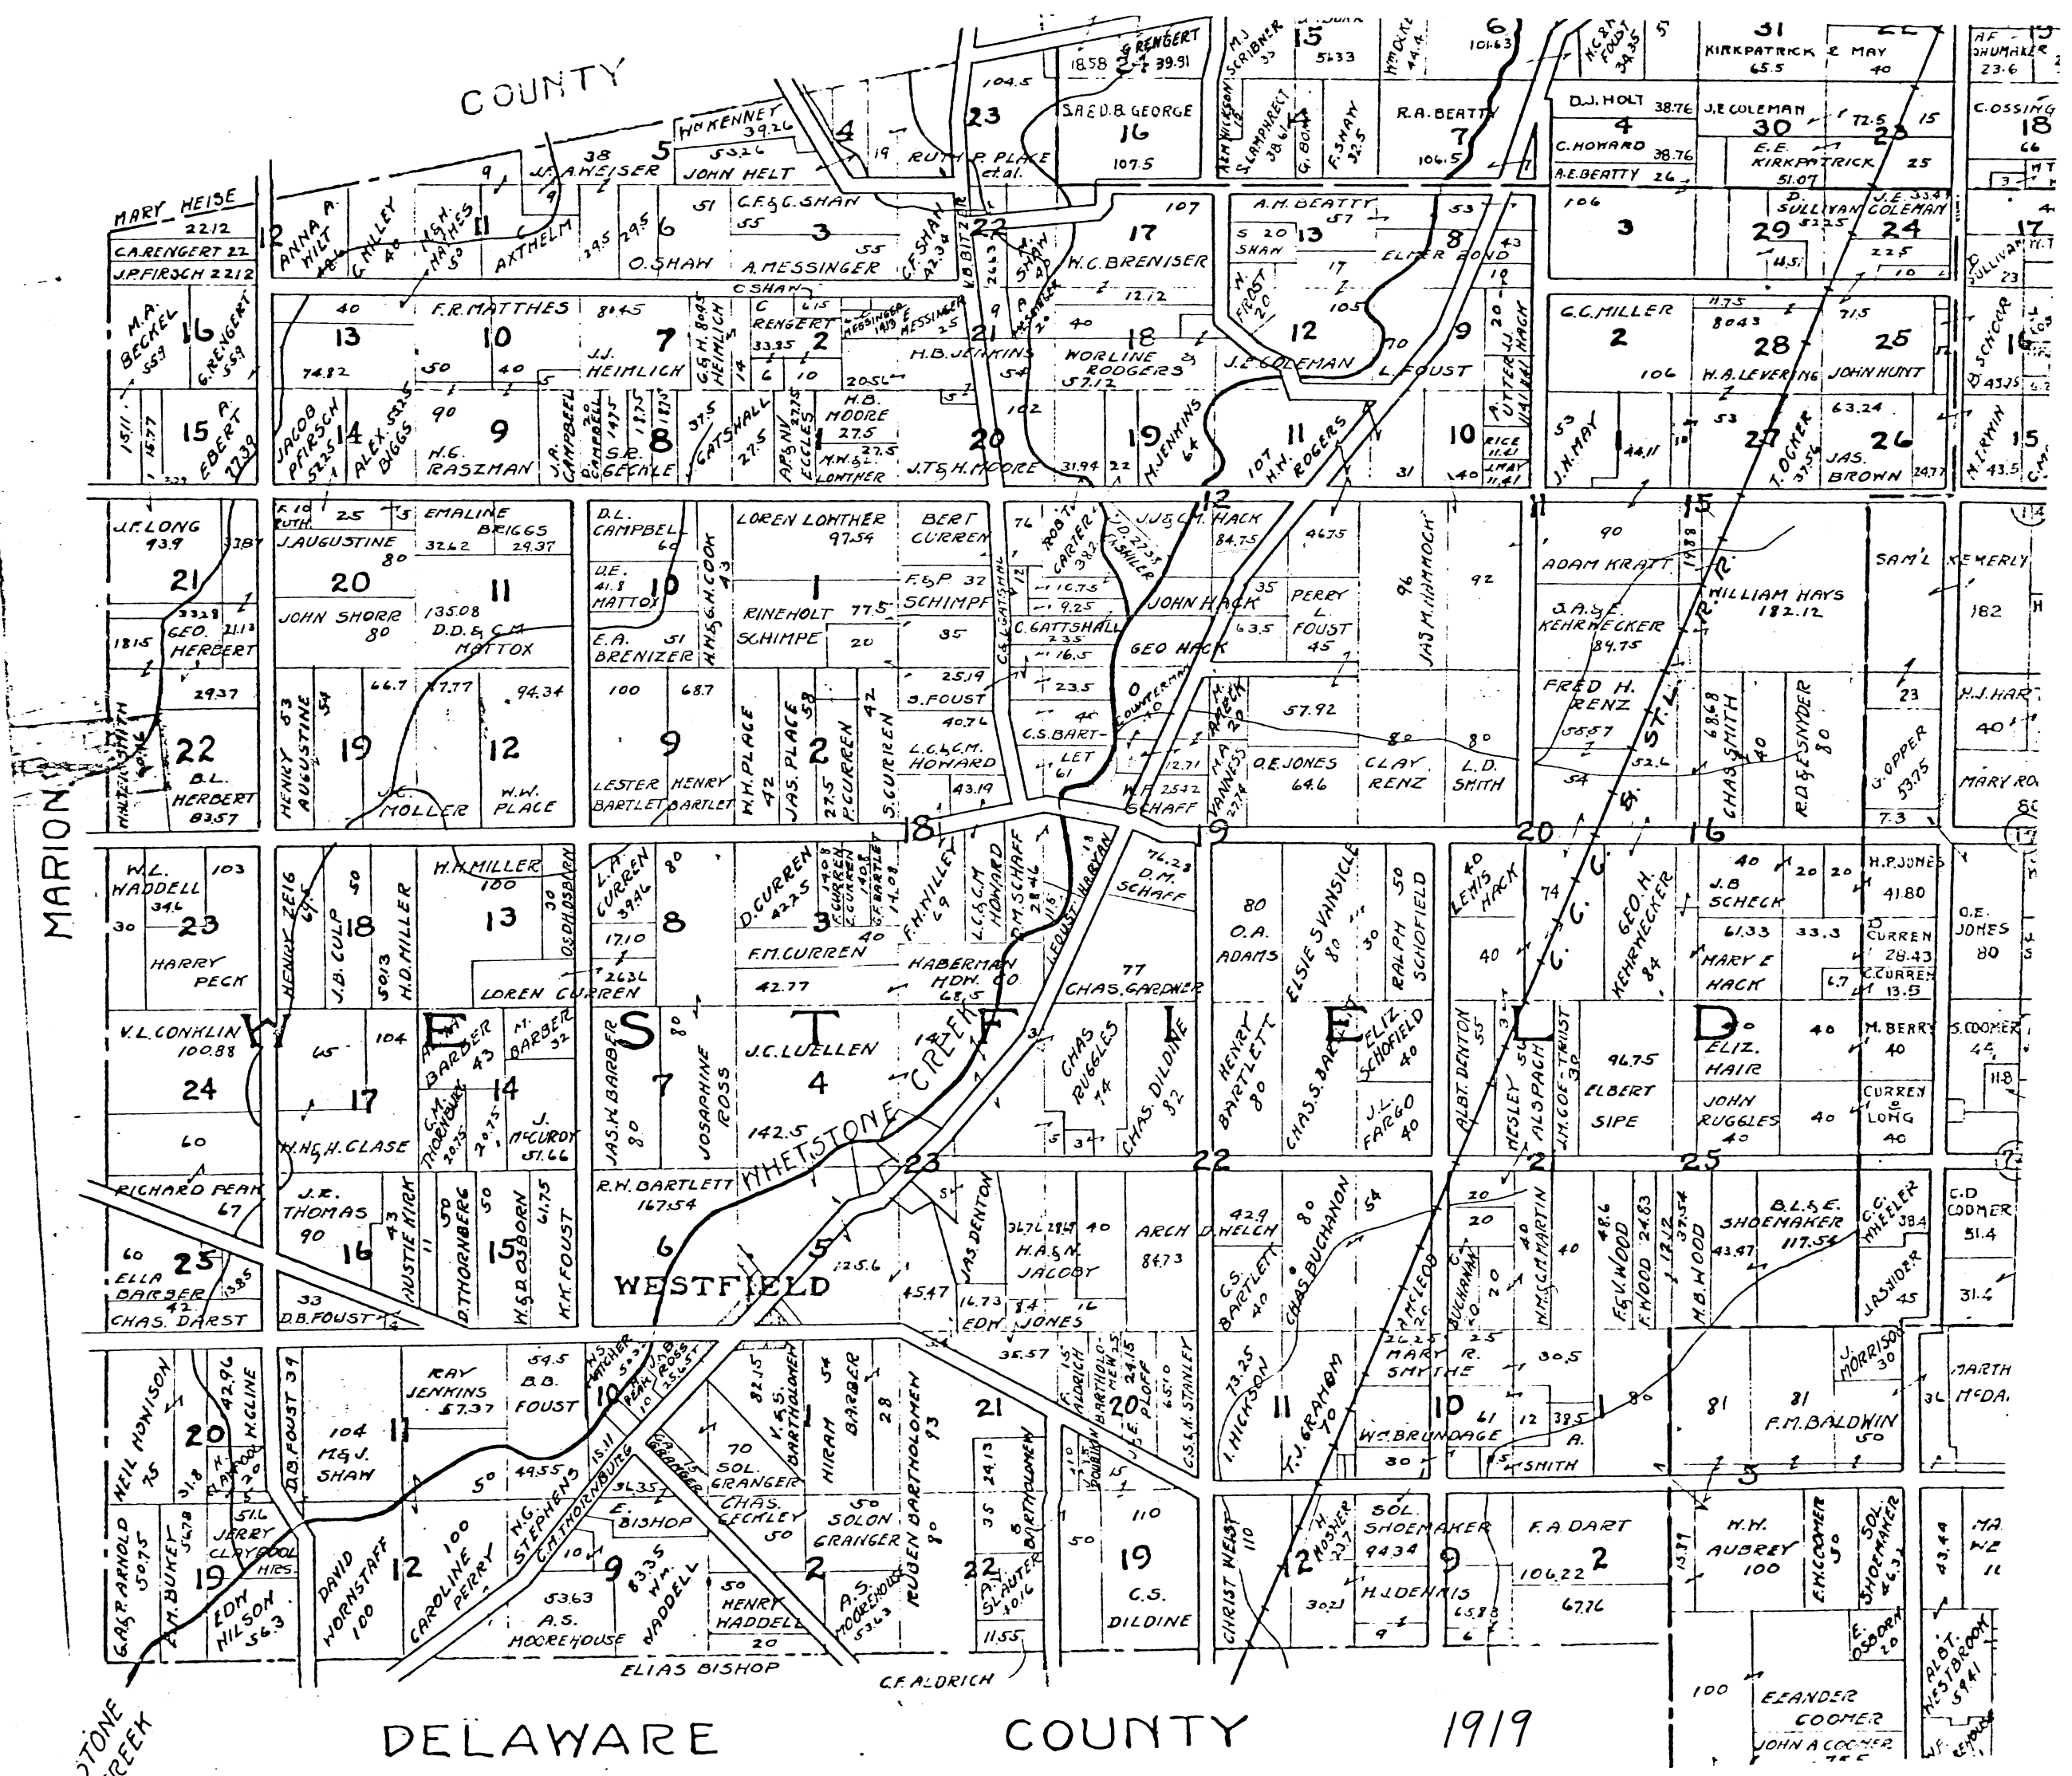

" 1919 "  
MAP  
OF  
MORROW CO.  
OHIO

<u>Township</u>	<u>Page</u>
Bennington Twp.	96
North Bloomfield Twp.	97
South Bloomfield Twp.	98
Canaan Twp.	99
Cardington Twp.	100
Chester Twp.	101
Congress Twp.	102
Franklin Twp.	103

<u>Township</u>	<u>Page</u>
Gilead Twp.	104
Harmony Twp.	105
Lincoln Twp.	106
Perry Twp.	107
Peru Twp.	108
Troy Twp.	109
Washington Twp.	110
Westfield Twp.	111

DELAWARE COUNTY

1919

BENNINGTON

MARION

bibi

1919

DELAWARE

1919

1919

RICHLAND COUNTY

1919

COUNTY

MARION

DELAWARE

COUNTY

1919

STONE CREEK

WESTFIELD